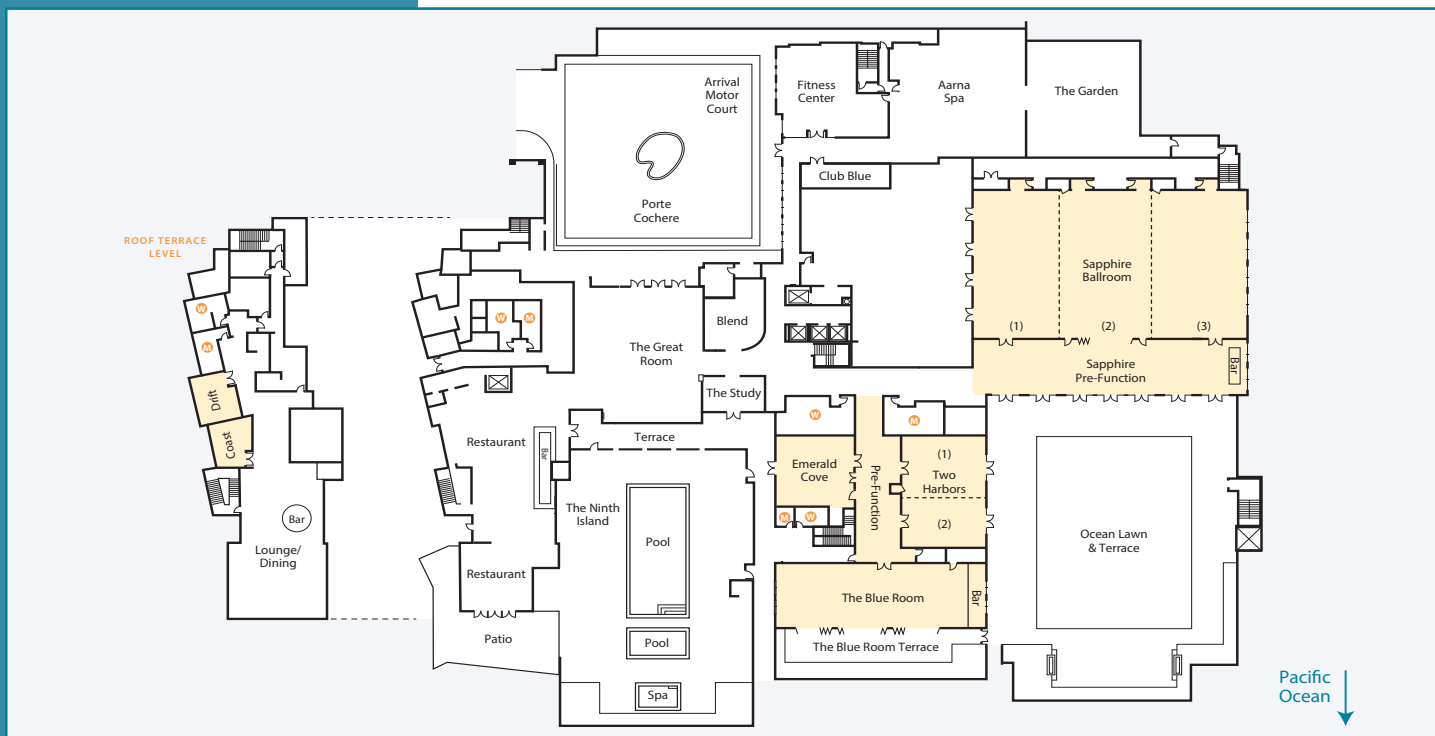

Paséa Hotel & Spa features:

- ❁ 250 luxurious guest rooms with unparalleled ocean views and balconies
- ❁ Aarna, a Balinese-inspired spa with indoor and outdoor treatment areas
- ❁ Luxurious pool with panoramic ocean views, fire pits, cabanas, outdoor bar and hot tub
- ❁ Tanner's Restaurant featuring wood-fired California cuisine
- ❁ A chic rooftop lounge offering stunning views of the Pacific Ocean at the Treehouse Lounge
- ❁ Blend Café serving fresh coffee, pastries, sandwiches and early evening wine by the glass via tap
- ❁ Complimentary WiFi throughout the hotel public areas and guestrooms
- ❁ 24-hour fitness center featuring state-of-the-art equipment
- ❁ Steps from the beach, upscale shopping, restaurants, recreation and nightlife

Room	Width	Length	Ceiling	Sq Ft	Classroom	Theater	Conference	U-Shape	Reception	Banquet - 72"
Sapphire	70	119	19	8400	390	955	N/A	N/A	900	720
Sapphire 1 or 3	70	36	19	2639	120	285	N/A	N/A	275	225
Sapphire 2	70	44	19	3122	150	385	N/A	N/A	350	270
Sapphire 1&2	70	80	19	5761	270	670	N/A	N/A	625	495
Sapphire 2&3	70	80	19	5761	270	670	N/A	N/A	625	495
Sapphire Pre-Function	22	119	15	2750	N/A	N/A	N/A	N/A	300	N/A
Emerald Cove	34	33	16	1260	65	100	25	30	130	80
Two Harbors	37	46	14	1830	100	160	42	50	160	110
Two Harbors 1	37	23	14	915	50	80	21	25	80	60
Two Harbors 2	37	23	14	915	50	80	21	25	80	60
Drift				370	18	30	12	N/A	N/A	20
Coast				370	16	30	10	N/A	N/A	20
Blue Room	36	84	14	3450		N/A		N/A	300	180
Blue Room Terrace	28	103	N/A	2700		N/A		N/A	400	N/A
Ocean Lawn	89	65	N/A	6000		640		N/A	600	500
Ocean Lawn & Terrace				14600				N/A	1400	800