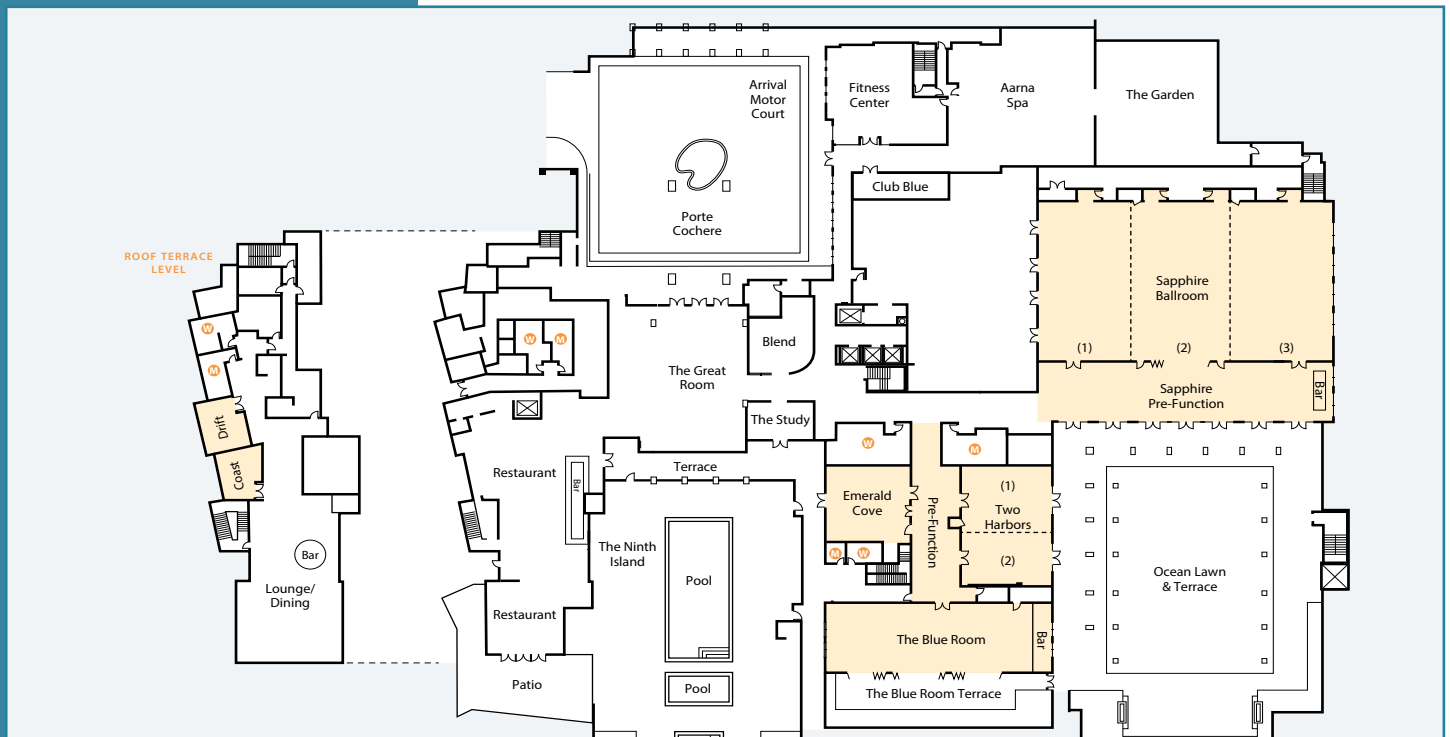

Paséa Hotel & Spa features:

- ❖ 250 luxurious guest rooms with unparalleled ocean views and balconies
- ❖ Aarna, a Balinese-inspired spa with indoor and outdoor treatment areas
- ❖ Luxurious pool with panoramic ocean views, fire pits, cabanas, outdoor bar and hot tub
- ❖ Tanner’s Restaurant featuring wood-fired California cuisine
- ❖ A chic rooftop lounge offering stunning views of the Pacific Ocean at the Treehouse Lounge
- ❖ Blend Café serving fresh coffee, pastries, sandwiches and early evening wine by the glass via tap
- ❖ Complimentary WiFi throughout the hotel public areas and guestrooms
- ❖ 24-hour fitness center featuring state-of-the-art equipment
- ❖ Steps from the beach, upscale shopping, restaurants, recreation and nightlife

Room	Width	Length	Ceiling	Sq Ft	Classroom	Theater	Conference	U-Shape	Reception	Banquet - 72"
Sapphire	70	119	19	8400	390	955	N/A	N/A	900	720
Sapphire 1 or 3	70	36	19	2639	120	285	N/A	N/A	275	225
Sapphire 2	70	44	19	3122	150	385	N/A	N/A	350	270
Sapphire 1&2	70	80	19	5761	270	670	N/A	N/A	625	495
Sapphire 2&3	70	80	19	5761	270	670	N/A	N/A	625	495
Sapphire Pre-Function	22	119	15	2750	N/A	N/A	N/A	N/A	300	N/A
Emerald Cove	34	33	16	1260	65	100	25	30	130	80
Two Harbors	37	46	14	1830	100	160	42	50	160	110
Two Harbors 1	37	23	14	915	50	80	21	25	80	60
Two Harbors 2	37	23	14	915	50	80	21	25	80	60
Drift				370	18	30	12	N/A	N/A	20
Coast				370	16	30	10	N/A	N/A	20
Blue Room	36	84	14	3450		N/A		N/A	300	180
Blue Room Terrace	28	103	N/A	2700		N/A	N/A	N/A	400	N/A
Ocean Lawn	89	65	N/A	6000		640	N/A	N/A	600	500
Ocean Lawn & Terrace				14600			N/A	N/A	1400	800